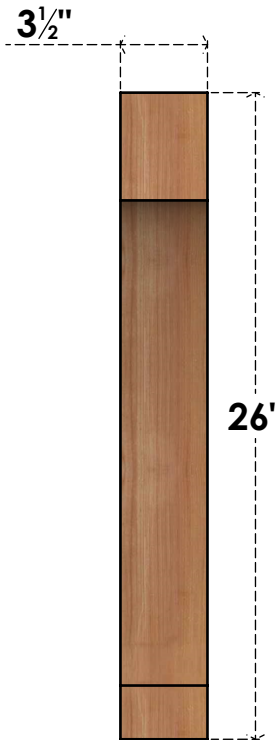

BRC04X14X26IMP00SWR

3 1/2"W X 14"D X 26"H IMPERIAL SMOOTH BRACE, WESTERN RED CEDAR

SIDE

FRONT

EKENA
MILLWORK
 EKENA MILLWORK
 2300 WEST MAIN ST.
 CLARKSVILLE, TX 75426
 TOLL FREE: 866-607-0453
 WWW.EKENAMILLWORK.COM

NOTES

1. INSTALLATION TO BE COMPLETED IN ACCORDANCE WITH MANUFACTURER'S SPECIFICATIONS.
2. DRAWING MAY NOT BE TO SCALE
3. THIS DRAWING IS INTENDED FOR DESIGN AND PLANNING PURPOSES ONLY.
4. ALL INFORMATION CONTAINED HEREIN WAS CURRENT AT THE TIME OF DEVELOPMENT BUT MUST BE REVIEWED AND APPROVED BY THE PRODUCT MANUFACTURER TO BE CONSIDERED ACCURATE.
5. PRODUCTS ARE NOT KILN DRIED. THIS ITEM IS UNIQUE AND WILL CONTAIN THE NATURAL VARIATIONS THAT THE WOOD SPECIES OFFERS. THIS MAY RESULT IN VARIATIONS UP TO 1/4"