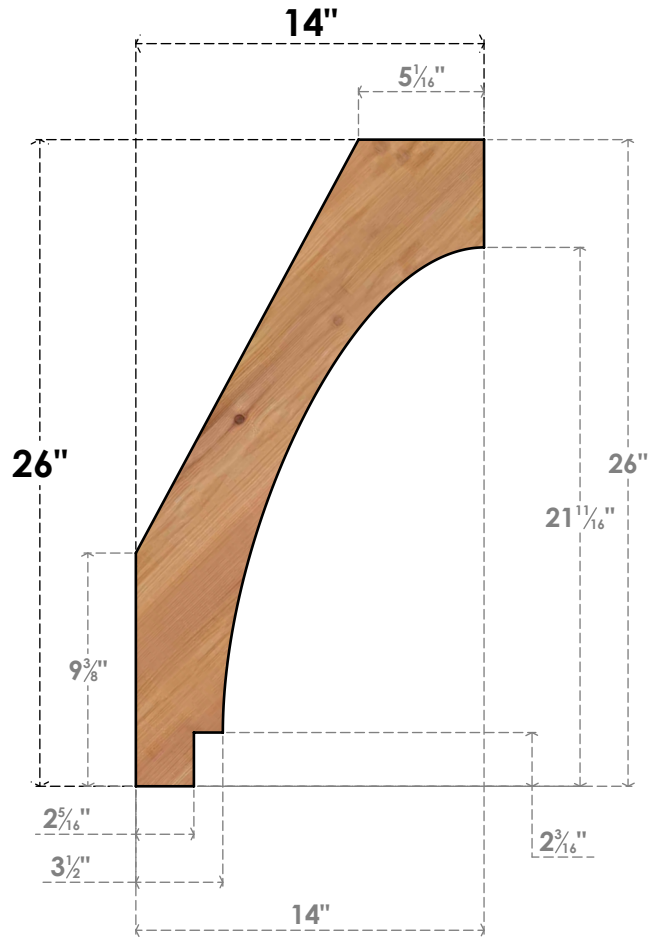

BRC04X14X26IMP00SWR

3 1/2"W X 14"D X 26"H IMPERIAL SMOOTH BRACE, WESTERN RED CEDAR

SIDE

FRONT

EKENA
MILLWORK
 EKENA MILLWORK
 2300 WEST MAIN ST.
 CLARKSVILLE, TX 75426
 TOLL FREE: 866-607-0453
 WWW.EKENAMILLWORK.COM